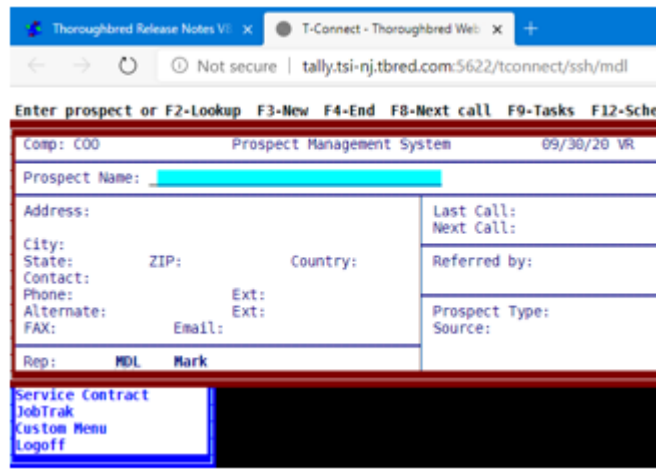

Use These Tools to Make Your Business Better

- **T-Connect** – No Client needed! T-Connect is Thoroughbred's Server-based Terminal Emulator Requiring just a Browser

- **Support Large Dictionary-IV Objects** – T-Connect Wide Screen Displays and Reports